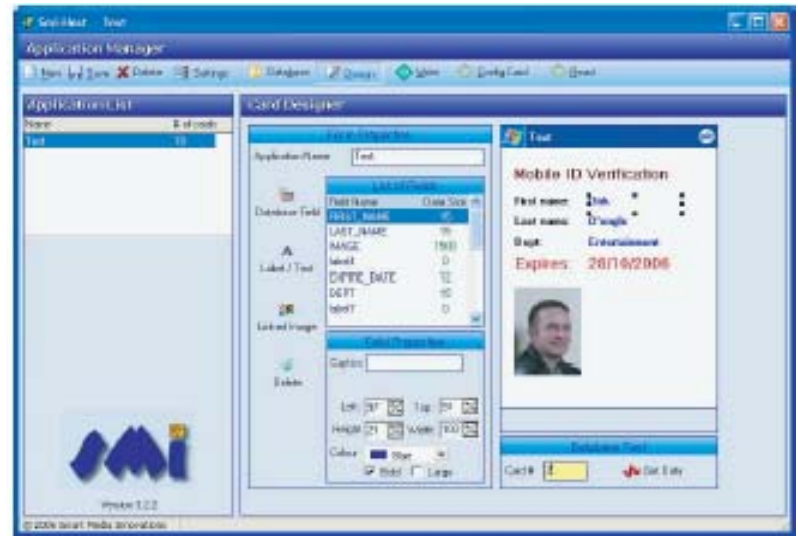

Mobilising Leneel® OnGuard

TTI and Smart Media Innovations (SMI) mobile identification/verification solution is now available integrated with the OnGuard® security management software suite by Leneel. Users may now add a mobile extension to their Leneel system – as a simple add-on.

The products utilise DataConduit™ functionality from Leneel to allow:

- * Connection to the OnGuard® database
- * The choice of data to be displayed and design of the hand-held screen
- * The wireless “reading” of a card – and display of cardholder details
- * A backup database to be held on the ST4 hand-held device – if no wireless network is present
- * The write back of that read – directly into the OnGuard® database

Alarm Monitoring - System Account - [SMI Trace Monitor]

Alarm Description	Time/Date	Controller	Input/Output	Card	Priority
Granted Access	16:30 19/07/2007	SME	PDA 1 - In	(6598)	50
Granted Access	16:30 19/07/2007	SME	PDA 1 - In	(434)	50
Granted Access	16:30 19/07/2007	SME	PDA 1 - In	(350)	50
Granted Access	16:30 19/07/2007	SME	PDA 2 - In	(7541)	50
Access Denied	16:30 19/07/2007	SME	PDA 1 - In	(2054)	150
Granted Access	16:30 19/07/2007	SME	PDA 3 - In	(7854)	50
Granted Access	16:30 19/07/2007	SME	PDA 3 - Out	(434)	50
Granted Access	16:31 19/07/2007	SME	PDA 3 - Out	(6598)	50
Granted Access	16:31 19/07/2007	SME	PDA 1 - In	(26511)	50